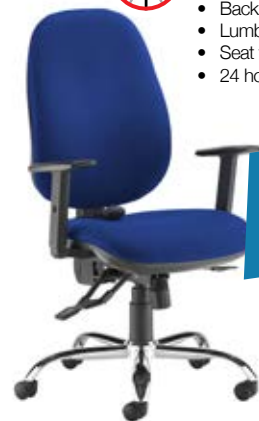

HIGH SPECIFICATION

- 5 Year warranty
- 150kg weight tolerance
- Overall dimensions: W680 D650 H1050-1180 mm
- Weight tension control
- Seat depth adjustment
- Back rake adjustment
- Lumbar support
- Seat tilt adjustment
- 24 hour chair

24 HOURS

ONLY
£196.00

Black
BLK

Blue
BLU

CODE	ARM TYPE	PRICE
JXERGOB	Adjustable arms	£196.00

VANTAGE 2 LEVER

3 YR

- 3 Year warranty
- 110kg weight tolerance
- Overall dimensions: W480 D605 H895-1005 mm
- Gas lift adjustment
- Back rake adjustment
- Back height adjustment

GREAT VALUE