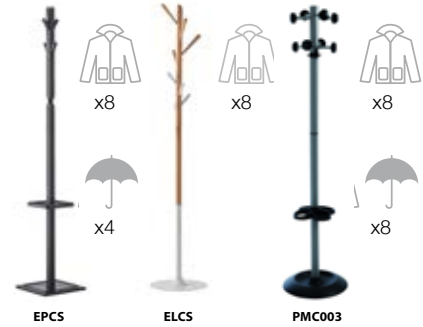

## COAT STANDS

2 YR

2 YR

1 YR

Keep the office free from clutter with a place to store coats, hats, bags and umbrellas with our versatile and stylish coat and umbrella stands.

- Easy to assemble with no tools required
- Perfect for receptions or waiting rooms