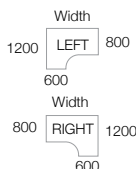

FROM
£296.00

STRAIGHT DESK WITH FIXED PEDESTAL

- Rectangular desks 800mm deep with panel end legs & two cable access ports
- Pedestal can be fitted to left or right hand side

CODE	WIDTH	DEPTH	HEIGHT	PRICE
MP12P2	1200mm	800mm	725mm	£296.00
MP14P2	1400mm	800mm	725mm	£305.00
MP16P2	1600mm	800mm	725mm	£309.00
MP18P2	1800mm	800mm	725mm	£320.00
MP12P3	1200mm	800mm	725mm	£296.00
MP14P3	1400mm	800mm	725mm	£305.00
MP16P3	1600mm	800mm	725mm	£309.00
MP18P3	1800mm	800mm	725mm	£320.00

Please add desktop finish when ordering eg. **MP12P3** in oak = **MP12P3O**